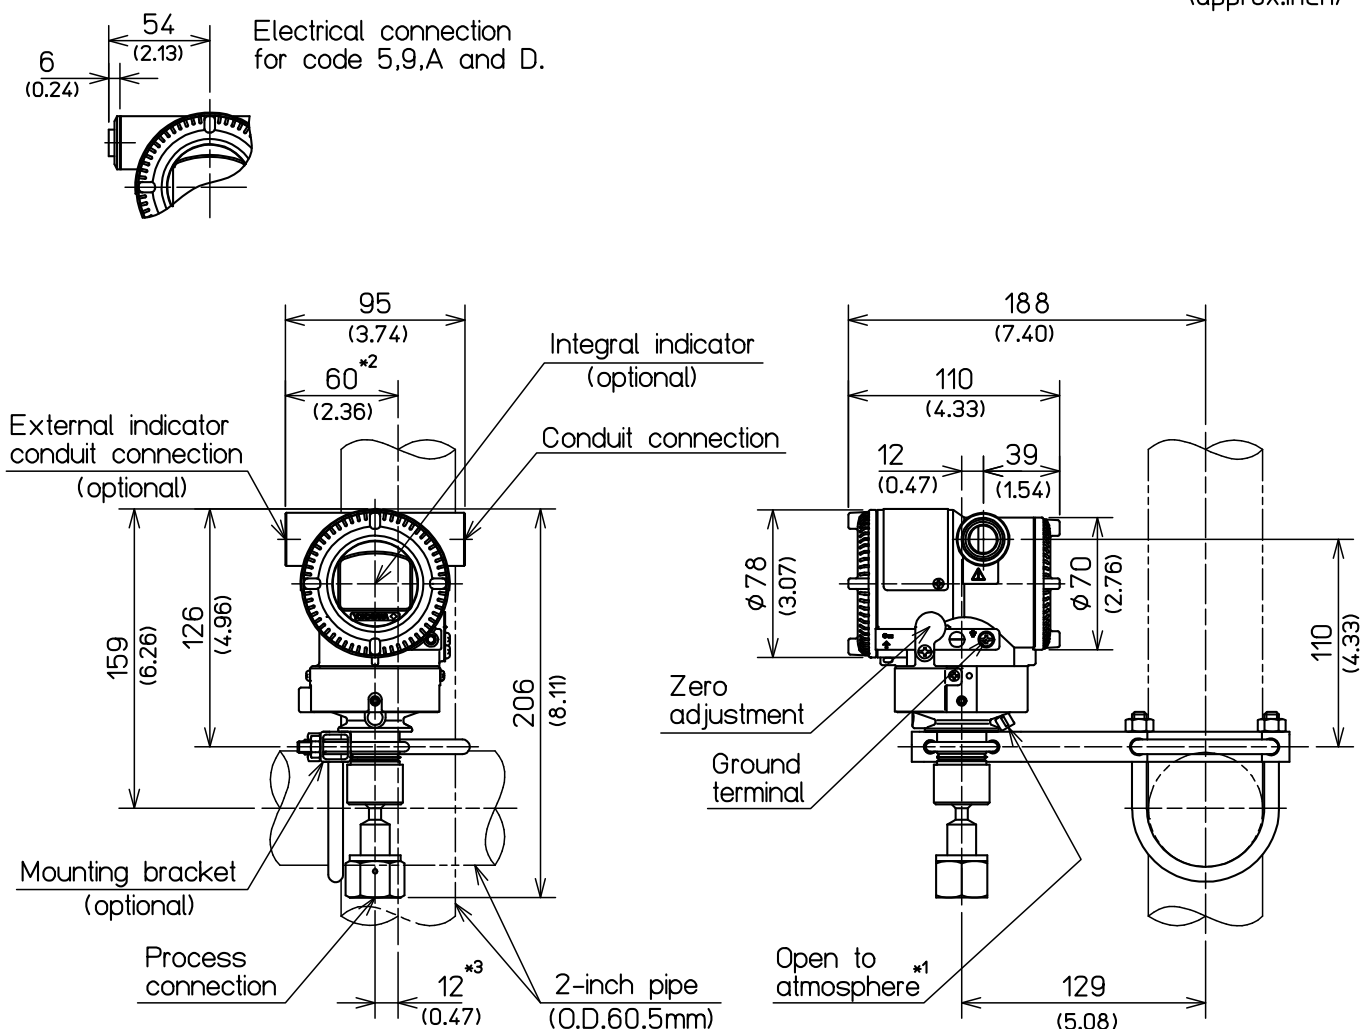

Drawings

EJX630A Gauge pressure transmitter

Unit : mm
(approx.inch)

- *1: Only for measurement span code is A, B, or C.
- *2: 58 mm(2.28 inch) for measurement span code D.
- *3: 11 mm(0.43 inch) for measurement span code D.