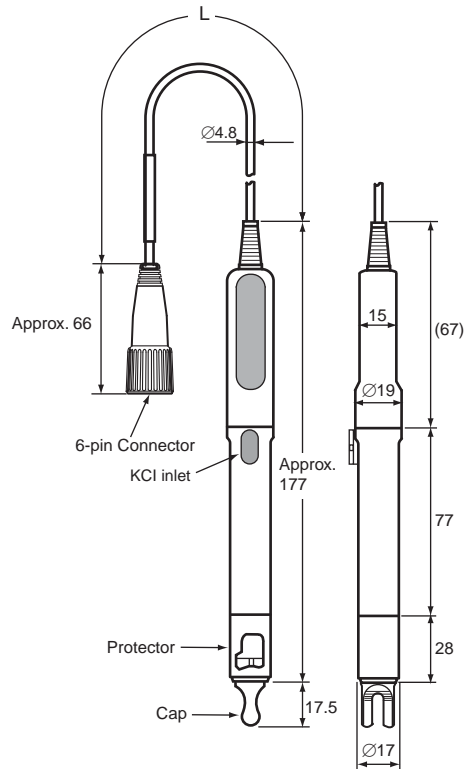

Drawings

OR72SN-41, OR72SN-43 KCl Refillable Type ORP Sensor for PH72 Personal pH/ORP Meter

Unit : mm

Suffix code	Approx. L
OR72SN-41	0.75 m
OR72SN-43	3 m

Weight : Approx. 100 g

Unless otherwise specified, differences in the dimensions are specified as : General tolerance=(Criteria of tolerance class IT18 in JIS B0401-1986)/2.