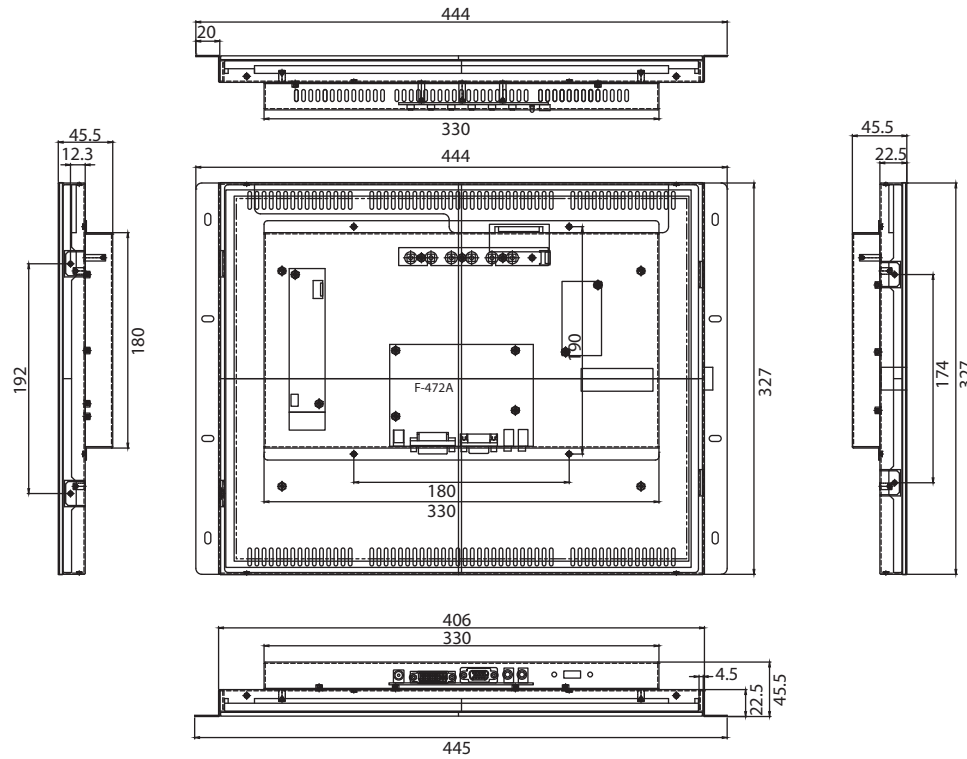

FCC CE 

Introduction

The Advantech 96LCDK19-1 Open Frame Touch Monitor series is specially designed for gaming applications. It can be used in slot machines, lottery terminals and kiosks where there is a need for the great looking large screen display for the user interface. The integrated side mount brackets bring the benefit of easy installation and provide flexibility for different mounting. The 96LCDK19-1 features the 3M™ surface capacitive touch technology providing the most accurate and secure touch and eliminates any false touch sensing. Overall the 96LCDK19-1 is the ideal display solution for your next generation gaming machine design.

Specifications

Display	Model	96LCDK19-1
	Size	19" LED panel
	Resolution	1280 x 1024 (SXGA)
	Viewing Angle	85°/85° (H), 80°/80° (V)
	Brightness	250 (cd/m ²)
	Color Support	16.7M / 262K colors
	Contrast Ratio	1000:1
	Response Time	5 [msec]
	Backlight Life (hrs)	30,000 hrs (Min)
Touchscreen	T/S Type	3M™ Surface Capacitive Touch Screen
	Surface Hardness	7H
	MTBF (Controller)	760,000 Hrs
Environment	Operating Temperature	0 ~ 50° C (32 ~ 122° F)
	Storage Temperature	-20 ~ 60° C (-4 ~ 140° F)
	Humidity	5 ~ 95% @ 40° C, non-condensing
System	I/O	VGA x 1; DVI-D x 1; 12V DC Jack x 1; USB x 1
	OSD	Keys: Menu, Up, Down, Auto Adjust, Monitor Power on/off Menu Functions: Brightness, Contrast, Color Adjust, Color Temp, Auto Color, H&V position, Recall
	Power	48W power adapter, with AC 100 ~ 240 V input and DC +12V @ 4A output, UL, FCC, CE Certified

Dimensions

Unit: mm

Packing List

- 1 x 19" Cap Touch Monitor
- 1 x Power adaptor (12V, 4A)
- 1 x USA power cord 180CM
- 1 x DVI Cable 150CM
- 1 x VGA Cable 150CM
- 1 x USB Cable A(M)/USB-A(M) 180CM

Ordering Information