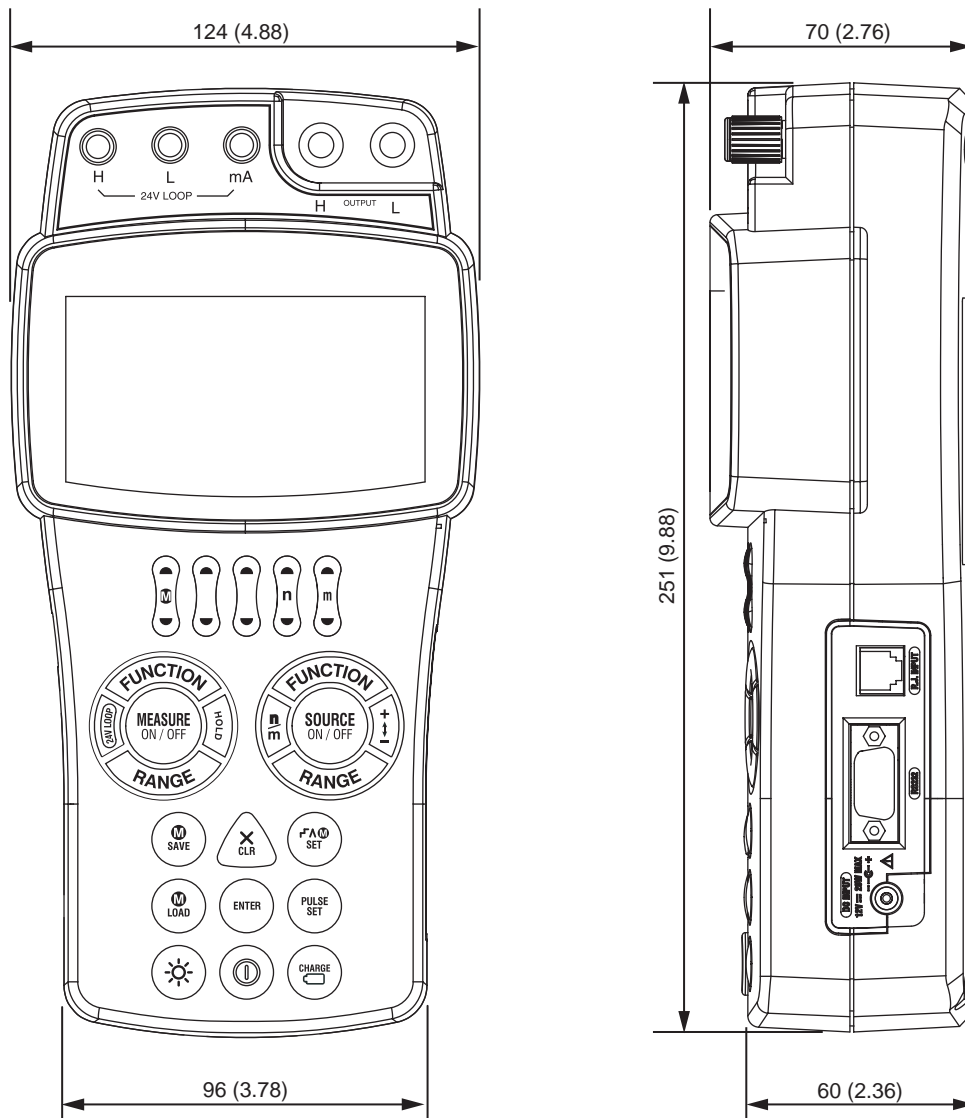

Drawings

Model CA150 HANDY CAL

<Dimensions>

Unit : mm
(approx. inch)

Weight : approx. 1000g
(including AA-size batteries)