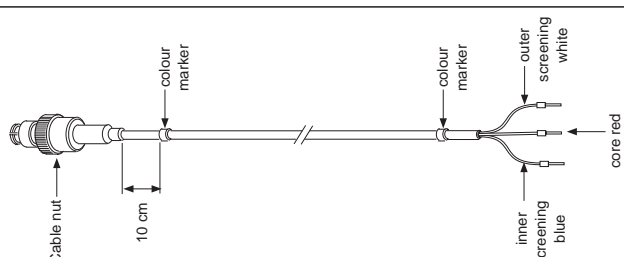

YOKOGAWA ◆**TYPE NR. WU20(D)-LT..**

Instructions for placing colour code marks

red - measuring electrode
 blue - combined electrode

YOKOGAWA ◆**TYPE NR. WU20(D)-LT..**

Instructions for placing colour code marks

red - measuring electrode
 blue - combined electrode

YOKOGAWA ◆**TYPE NR. WU20(D)-LT..**

Instructions for placing colour code marks

red - measuring electrode
 blue - combined electrode

YOKOGAWA ◆**TYPE NR. WU20(D)-LT..**

Instructions for placing colour code marks

red - measuring electrode
 blue - combined electrode

YOKOGAWA ◆**TYPE NR. WU20(D)-LT..**

Instructions for placing colour code marks

red - measuring electrode
 blue - combined electrode