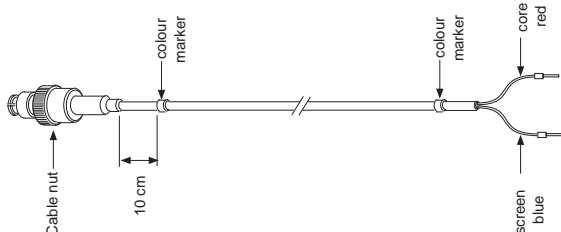

TYPE NR. WU20(D)-PC..

Instructions for placing colour code marks

- red - measuring electrode
- yellow - reference electrode
- green - temperature electrode
- blue - combined electrode

YOKOGAWA ◆

IM 12B6W1-01E-H
04-311 (A) Q