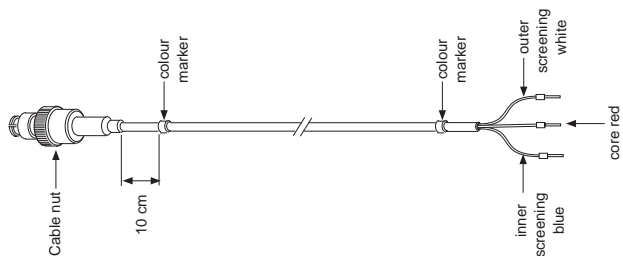

Instructions for placing colour code marks

- red - measuring electrode
- yellow - reference electrode
- green - temperature electrode
- blue - combined electrode

YOKOGAWA ◆IM 12B6W1-01E-H
04-311 (A) Q**TYPE NR. WU20(D)-PC..**

Instructions for placing colour code marks

- red - measuring electrode
- yellow - reference electrode
- green - temperature electrode
- blue - combined electrode

YOKOGAWA ◆IM 12B6W1-01E-H
04-311 (A) Q

TYPE NR. WU20(D)-LT..

Instructions for placing colour code marks

red - measuring electrode
 blue - combined electrode

YOKOGAWA ◆**TYPE NR. WU20(D)-LT..**

Instructions for placing colour code marks

red - measuring electrode
 blue - combined electrode