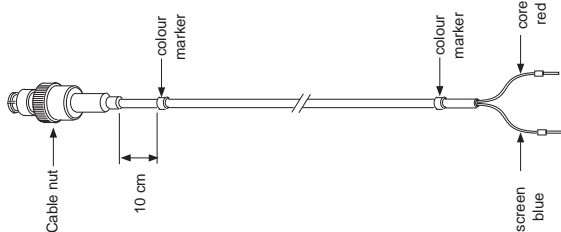

Instructions for placing colour code marks

- red - measuring electrode
- yellow - reference electrode
- green - temperature electrode
- blue - combined electrode

YOKOGAWA ◆IM 12B6W1-01E-H
04-311 (A) Q**TYPE NR. WU20(D)-PC..**