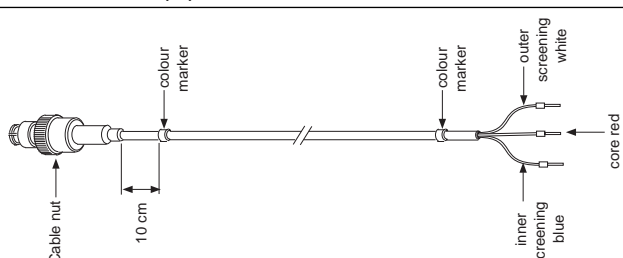

red - measuring electrode
 blue - combined electrode

YOKOGAWA ◆**TYPE NR. WU20(D)-LT..**

Instructions for placing colour code marks

red - measuring electrode
 blue - combined electrode

YOKOGAWA ◆**TYPE NR. WU20(D)-LT..**

Instructions for placing colour code marks

red - measuring electrode
 blue - combined electrode

YOKOGAWA ◆**TYPE NR. WU20(D)-LT..**

Instructions for placing colour code marks

red - measuring electrode
 blue - combined electrode