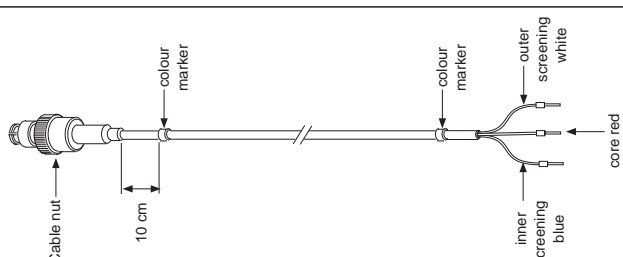

Instructions for placing colour code marks

red - measuring electrode
 blue - combined electrode

YOKOGAWA ◆**TYPE NR. WU20(D)-LT..**

Instructions for placing colour code marks

red - measuring electrode
 blue - combined electrode

YOKOGAWA ◆**TYPE NR. WU20(D)-LT..**

Instructions for placing colour code marks

red - measuring electrode
 blue - combined electrode

YOKOGAWA ◆**TYPE NR. WU20(D)-LT..**

Instructions for placing colour code marks

red - measuring electrode
 blue - combined electrode

YOKOGAWA ◆**TYPE NR. WU20(D)-LT..**

Instructions for placing colour code marks

red - measuring electrode
 blue - combined electrode

YOKOGAWA ◆**TYPE NR. WU20(D)-LT..**