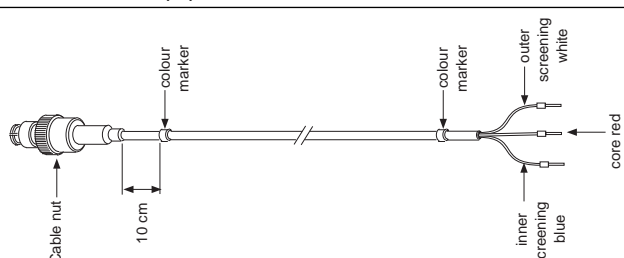

TYPE NR. WU20(D)-LT..

Instructions for placing colour code marks

red - measuring electrode
blue - combined electrode

YOKOGAWA ◆