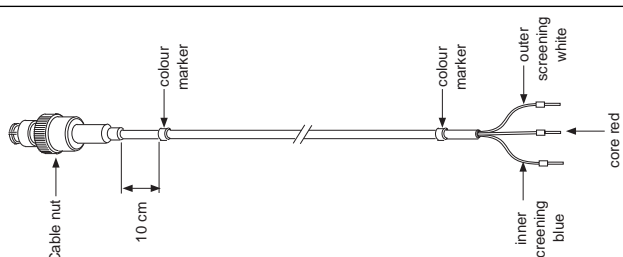

Instructions for placing colour code marks

- red - measuring electrode
- yellow - reference electrode
- green - temperature electrode
- blue - combined electrode

YOKOGAWA ◆IM 12B6W1-01E-H
04-311 (A) Q

TYPE NR. WU20(D)-LT..

Instructions for placing colour code marks

red - measuring electrode
 blue - combined electrode

YOKOGAWA ◆**TYPE NR. WU20(D)-LT..**

Instructions for placing colour code marks

red - measuring electrode
 blue - combined electrode

YOKOGAWA ◆**TYPE NR. WU20(D)-LT..**

Instructions for placing colour code marks

red - measuring electrode
 blue - combined electrode

YOKOGAWA ◆**TYPE NR. WU20(D)-LT..**

Instructions for placing colour code marks