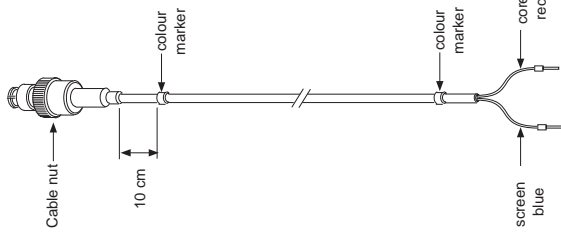

TYPE NR. WU20(D)-PC..

Instructions for placing colour code marks

- red - measuring electrode
- yellow - reference electrode
- green - temperature electrode
- blue - combined electrode

YOKOGAWA ◆IM 12B6W1-01E-H
04-311 (A) Q**TYPE NR. WU20(D)-PC..**

Instructions for placing colour code marks

- red - measuring electrode
- yellow - reference electrode
- green - temperature electrode
- blue - combined electrode

YOKOGAWA ◆IM 12B6W1-01E-H
04-311 (A) Q**TYPE NR. WU20(D)-PC..**