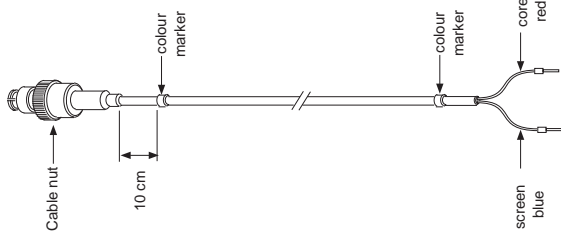

TYPE NR. WU20(D)-PC..

Instructions for placing colour code marks

- red - measuring electrode
- yellow - reference electrode
- green - temperature electrode
- blue - combined electrode

YOKOGAWA ◆IM 12B6W1-01E-H
04-311 (A) Q**TYPE NR. WU20(D)-PC..**

Instructions for placing colour code marks

- red - measuring electrode
- yellow - reference electrode
- green - temperature electrode
- blue - combined electrode

YOKOGAWA ◆IM 12B6W1-01E-H
04-311 (A) Q**TYPE NR. WU20(D)-PC..**