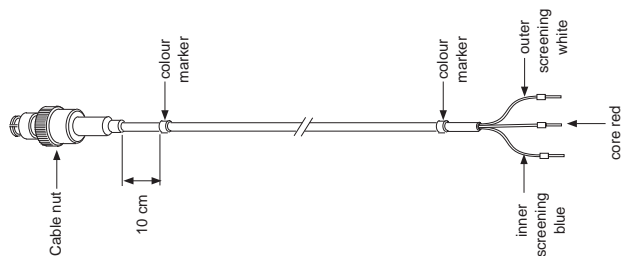

Instructions for placing colour code marks

- red - measuring electrode
- yellow - reference electrode
- green - temperature electrode
- blue - combined electrode

YOKOGAWA ◆IM 12B6W1-01E-H
04-311 (A) Q**TYPE NR. WU20(D)-PC..**

Instructions for placing colour code marks

- red - measuring electrode
- yellow - reference electrode
- green - temperature electrode
- blue - combined electrode

YOKOGAWA ◆IM 12B6W1-01E-H
04-311 (A) Q

TYPE NR. WU20(D)-LT..

Instructions for placing colour code marks

red - measuring electrode
 blue - combined electrode

YOKOGAWA ◆**TYPE NR. WU20(D)-LT..**

Instructions for placing colour code marks

red - measuring electrode
 blue - combined electrode