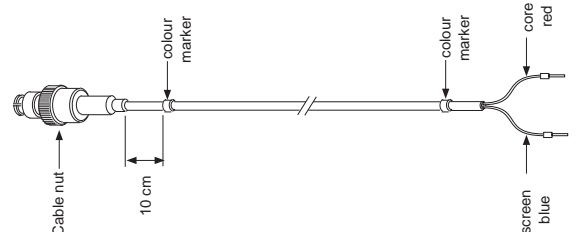

TYPE NR. WU20(D)-PC..

Instructions for placing colour code marks

- red - measuring electrode
- yellow - reference electrode
- green - temperature electrode
- blue - combined electrode

YOKOGAWA ◆

IM 12B6W1-01E-H
04-311 (A) Q