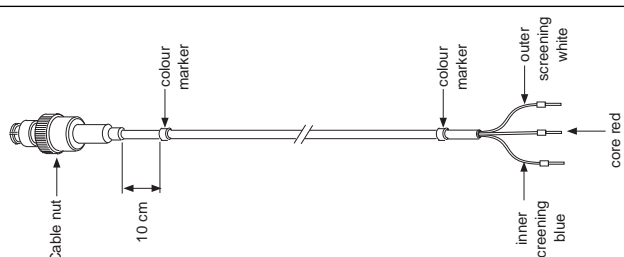

Instructions for placing colour code marks

red - measuring electrode
 blue - combined electrode

YOKOGAWA ◆**TYPE NR. WU20(D)-LT..**

Instructions for placing colour code marks

red - measuring electrode
 blue - combined electrode

YOKOGAWA ◆**TYPE NR. WU20(D)-LT..**

Instructions for placing colour code marks

red - measuring electrode
 blue - combined electrode

YOKOGAWA ◆**TYPE NR. WU20(D)-LT..**

Instructions for placing colour code marks