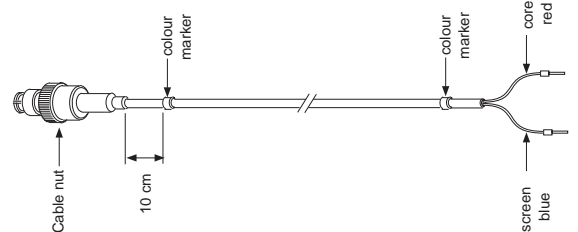

TYPE NR. WU20(D)-PC..

Instructions for placing colour code marks

- red - measuring electrode
- yellow - reference electrode
- green - temperature electrode
- blue - combined electrode

YOKOGAWA ◆

IM 12B6W1-01E-H
04-311 (A) Q