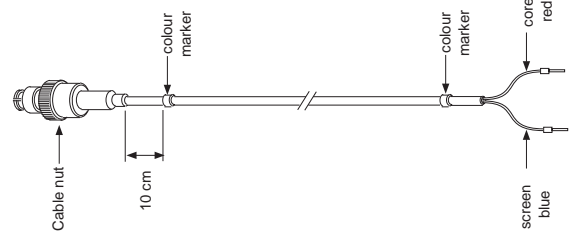

TYPE NR. WU20(D)-PC..

Instructions for placing colour code marks

- red - measuring electrode
- yellow - reference electrode
- green - temperature electrode
- blue - combined electrode

YOKOGAWA ◆IM 12B6W1-01E-H
04-311 (A) Q**TYPE NR. WU20(D)-PC..**

Instructions for placing colour code marks

- red - measuring electrode
- yellow - reference electrode
- green - temperature electrode
- blue - combined electrode

YOKOGAWA ◆IM 12B6W1-01E-H
04-311 (A) Q**TYPE NR. WU20(D)-PC..**