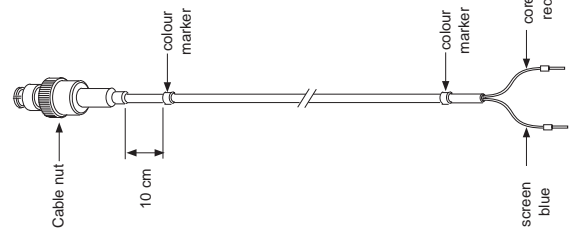

TYPE NR. WU20(D)-PC..

Instructions for placing colour code marks

- red - measuring electrode
- yellow - reference electrode
- green - temperature electrode
- blue - combined electrode

YOKOGAWA ◆IM 12B6W1-01E-H
04-311 (A) Q**TYPE NR. WU20(D)-PC..**

Instructions for placing colour code marks

- red - measuring electrode
- yellow - reference electrode
- green - temperature electrode
- blue - combined electrode

YOKOGAWA ◆IM 12B6W1-01E-H
04-311 (A) Q**TYPE NR. WU20(D)-PC..**