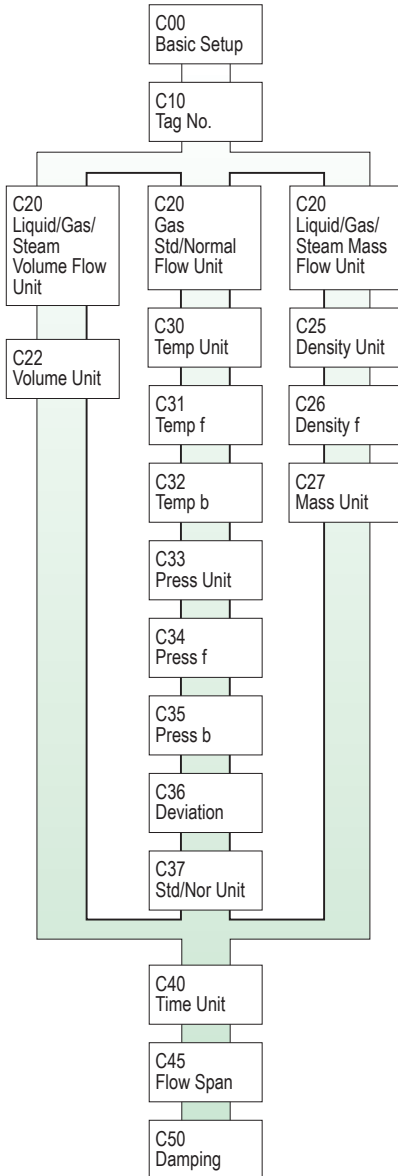

# “C” Menu Function Block Diagram

# DIGITAL YEWFLO

## BRAIN™ Communicating Vortex Shedding Flowmeters