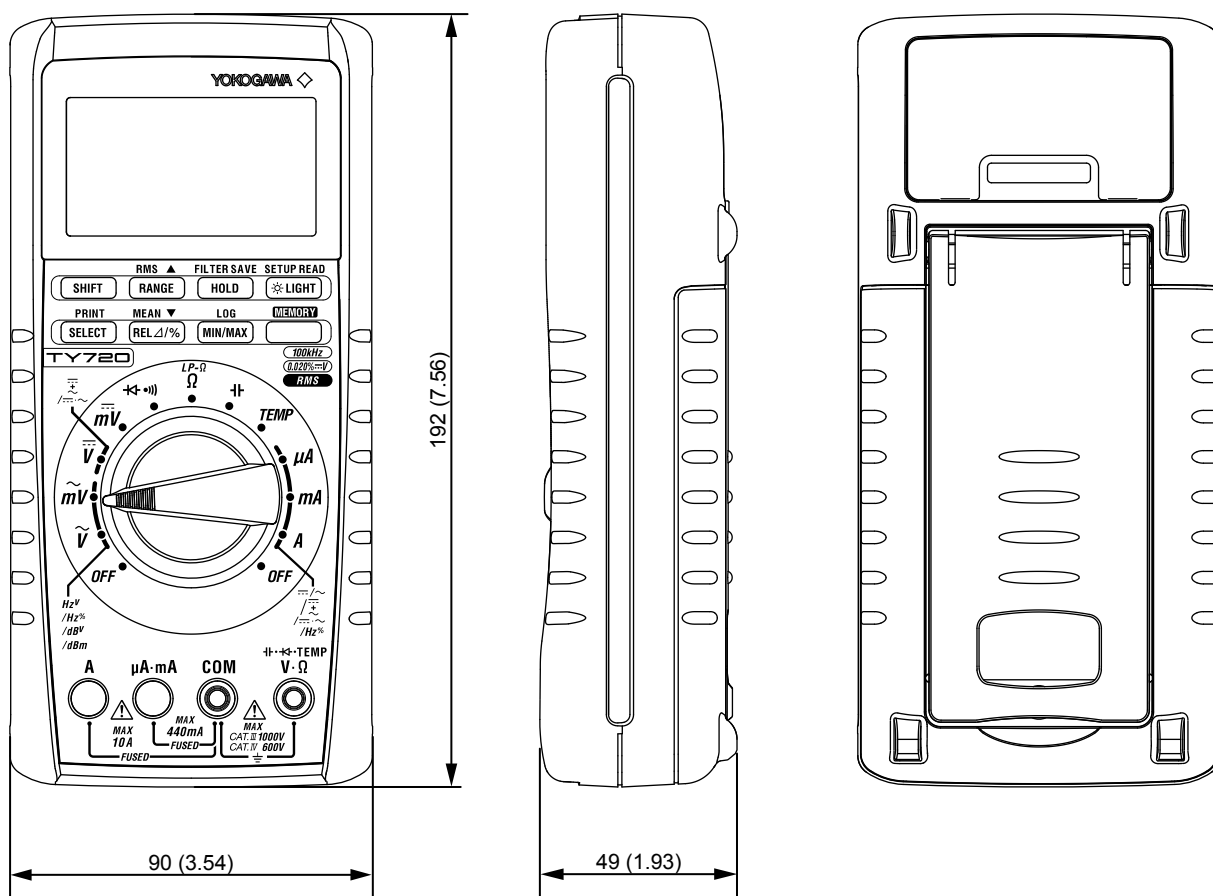

<Dimensions>

Unit: mm
(approx.inch)

Weight: approx. 560 g
(including batteries)

Note: This figure shows the TY720, but there is no difference in exterior from the TY710.