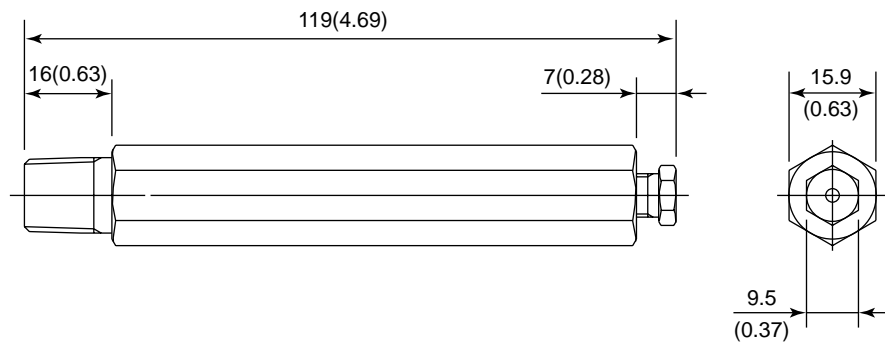

Unit: mm(approx. inch)

● EJA110A, EJA120A, and EJA130A

● EJA310A, EJA430A, and EJA440A

Model	Dimensions A		Dimensions B	
	Option code /U	Option code /U/K□	Option code /U	Option code /U/K□
EJA110A, EJA120A, EJA310A, and EJA430A	154(6.06)	165(6.5)	233(9.17)	244(9.61)
EJA130A and EJA440A	176(6.93)	187(7.36)	277(10.91)	288(11.34)

● Long vent plug

● Long vent plug for oil-prohibited use (when combined with option code K1, K2, K5, or K6)