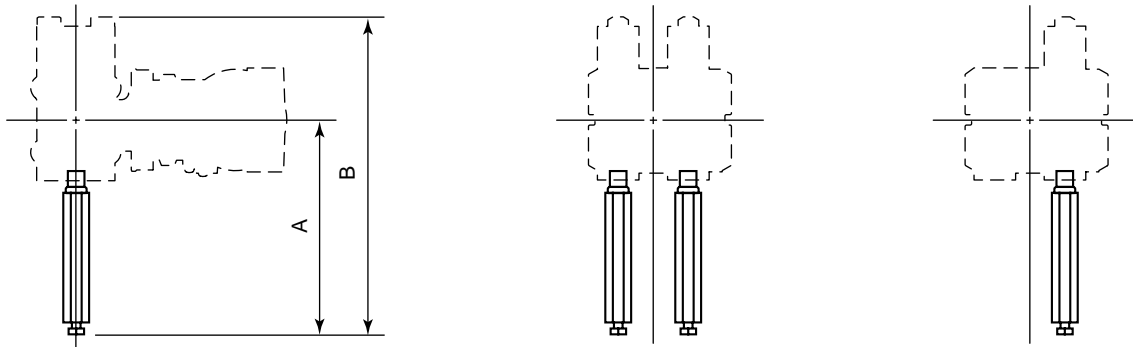

Unit: mm(approx. inch)

● EJA110A, EJA120A, and EJA130A

● EJA310A, EJA430A, and EJA440A

Model	Dimensions A		Dimensions B	
	Option code /U	Option code /U/K□	Option code /U	Option code /U/K□
EJA110A, EJA120A, EJA310A, and EJA430A	154(6.06)	165(6.5)	233(9.17)	244(9.61)
EJA130A and EJA440A	176(6.93)	187(7.36)	277(10.91)	288(11.34)

● Long vent plug

● Long vent plug for oil-prohibited use (when combined with option code K1, K2, K5, or K6)