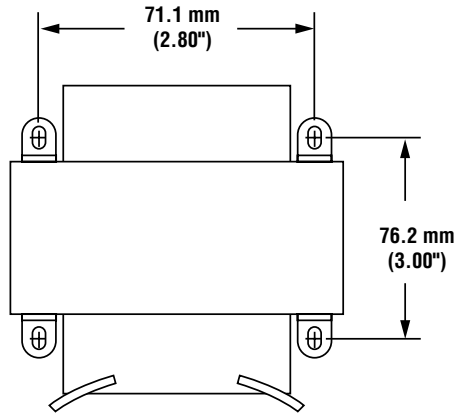

BMHPS1 Heated Enclosure Power Supply

Power Transformer for Heated Enclosure Windows

Models

Model Number	Description	Primary	Secondary
BMHPS14	Power Supply for One BMHE4 Enclosure	105 to 130V ac	23V ac
BMHPS15	Power Supply for One BMHE5 Enclosure		27V ac

Connections

Dimensions

The following hardware is included for mounting the transformer inside a MINI-ARRAY Heated Enclosure.

Qty.	Description
4	10-32 x 0.5" socket head cap screw
4	#10 split-ring lockwasher
4	#10 flat washer
4	#10-32 spring nut