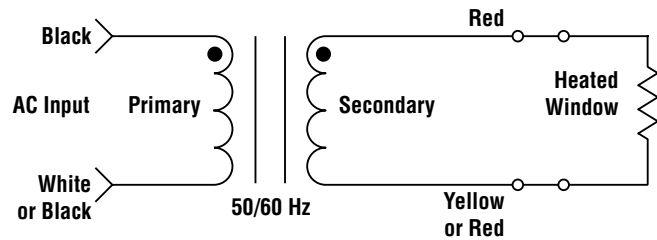

BMHPS1 Heated Enclosure Power Supply

Power Transformer for Heated Enclosure Windows

Models

Model Number	Description	Primary	Secondary
BMHPS14	Power Supply for One BMHE4 Enclosure	105 to 130V ac	23V ac
BMHPS15	Power Supply for One BMHE5 Enclosure		27V ac

Connections

Dimensions

The following hardware is included for mounting the transformer inside a MINI-ARRAY Heated Enclosure.

Qty.	Description
4	10-32 x 0.5" socket head cap screw
4	#10 split-ring lockwasher
4	#10 flat washer
4	#10-32 spring nut