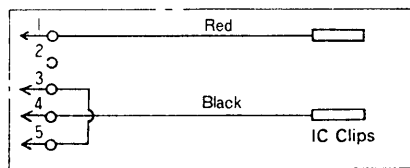

Drawings

Model BT200-P00 BRAIN TERMINAL (with Printer)

BRAIN TERMINAL

Unit: $\frac{\text{mm}}{\text{inch}}$

CONNECTOR PIN NUMBERS.

Weight:
Approx. 700g (1.54 lb)

WIRING

Communication Cable with
IC Clips

Communication Cable with
Alligator Clips

Communication Cable with
a 5-Pin Connector
(Optional code /C1)

Remarks _____