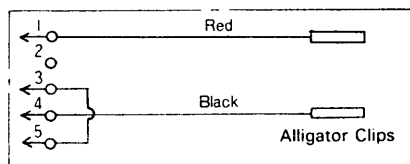

Drawings

Model BT200-P00 BRAIN TERMINAL (with Printer)

BRAIN TERMINAL

Unit: $\frac{\text{mm}}{\text{inch}}$

CONNECTOR PIN NUMBERS.

Weight:
Approx. 700g (1.54 lb)

WIRING

Communication Cable with
IC Clips

Communication Cable with
Alligator Clips

Communication Cable with
a 5-Pin Connector
(Optional code /C1)

Remarks _____