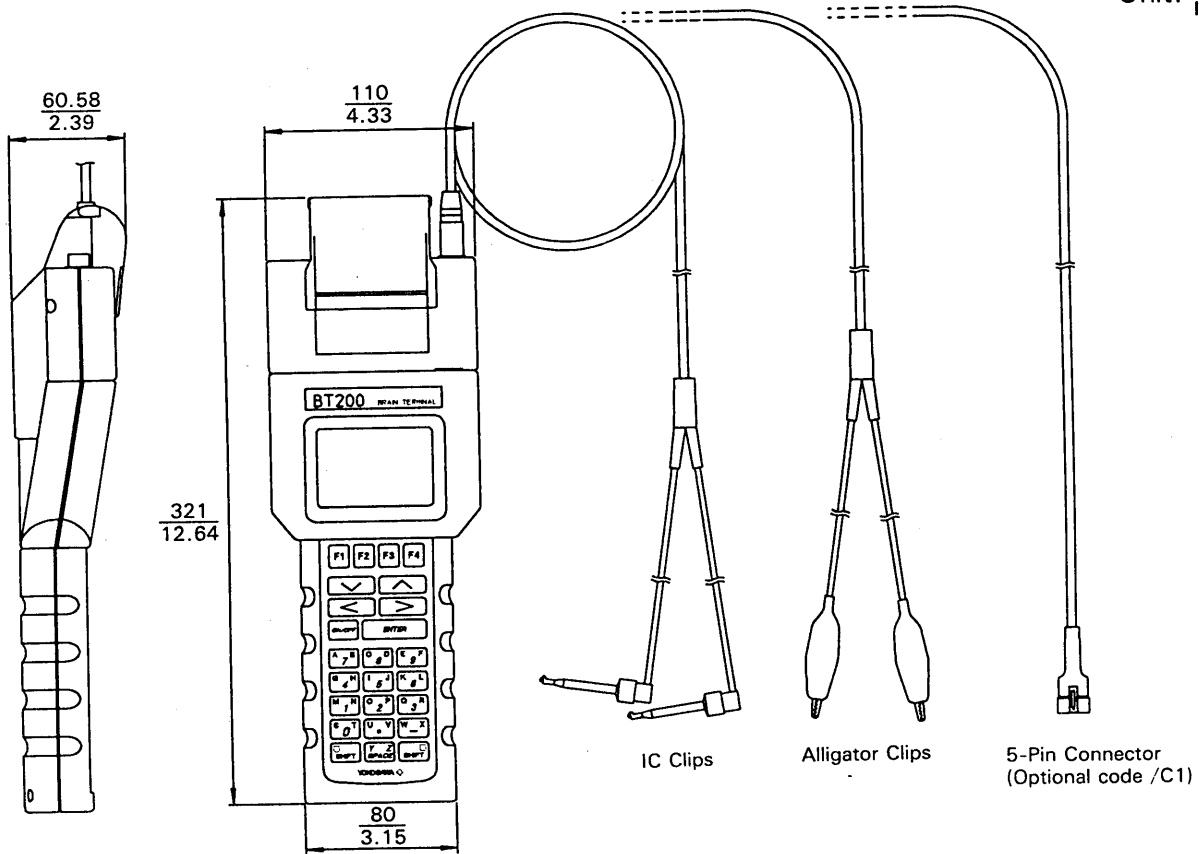

Drawings

Model BT200-P00 BRAIN TERMINAL (with Printer)

BRAIN TERMINAL

Unit: $\frac{\text{mm}}{\text{inch}}$

CONNECTOR PIN NUMBERS.

Weight:
Approx. 700g (1.54 lb)

WIRING

Communication Cable with
IC Clips

Communication Cable with
Alligator Clips

Communication Cable with
a 5-Pin Connector
(Optional code /C1)

Remarks _____