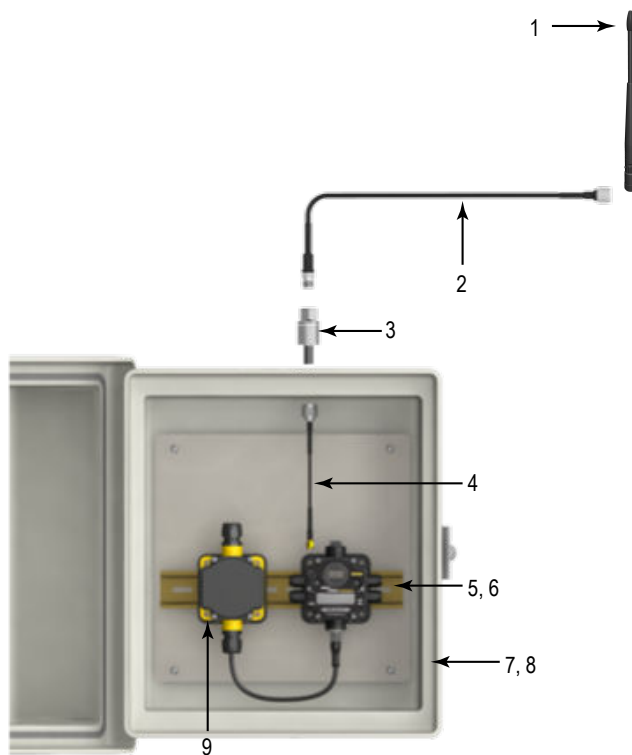

Antenna Kit BWA-ANTKIT-003

Low-gain omni-directional antenna kit BWA-ANTKIT-003 (p/n 18955) includes a 2 dBi rubber swivel antenna.

	Qty	Part No.	Model	Description
1	1	76908	BWA-902-C	Antenna, Omni, 902–928 MHz, 2 dBi, Rubber swivel, RP-SMA Male
2	1	77488	BWC-1MRSFRSB4	RG58, RP-SMA Male to RP-SMA Female Bulkhead, 4 m
3	1	79296	BWC-LMRSFRPB	Surge Suppressor, Bulkhead, RP-SMA
4	1	78544	BWC-1MRSFRSB02	RG58, RP-SMA Male to RP-SMA Female Bulkhead, 0.2 m
5–9				Sold separately. Antenna kits do not include the radio, power supply, or enclosure components.

To create a weatherproof antenna connection, refer to the Sure Cross Wireless I/O Product Manual (p/n [132607](#)), the Sure Cross Installation Guide (p/n [151514](#)), or Antenna Basics (p/n [132113](#)).