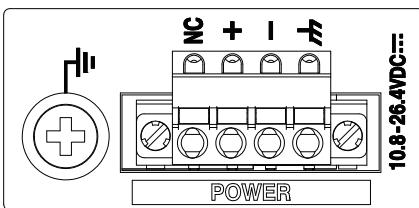

F02.ai

Terminal	Signal
NC	No Connection
+	24 V DC Hot
-	24 V DC Neutral
	Frame Ground