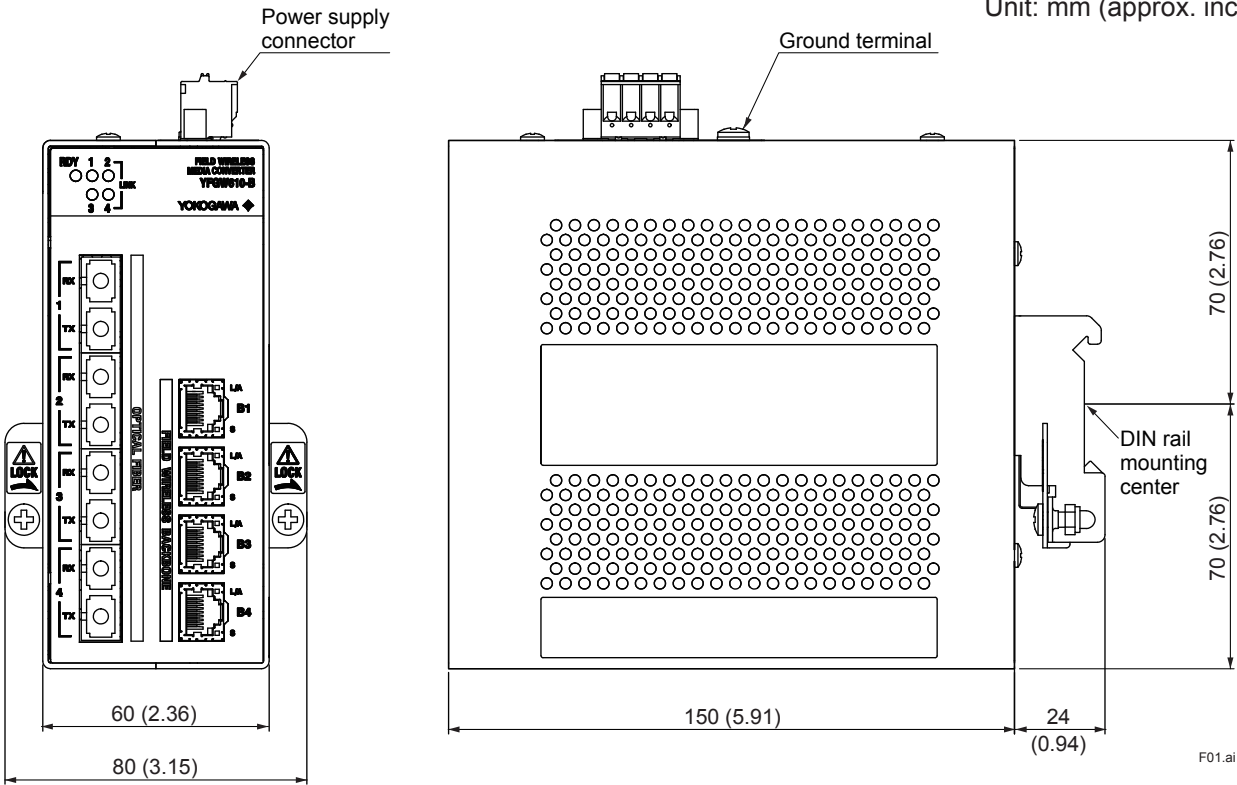

## YFGW610 Field Wireless Media Converter

Unit: mm (approx. inch)

F01.ai

### ■ TERMINAL CONFIGURATION

#### ■ Power Supply

F02.ai

Terminal	Signal
NC	No Connection
+	24 V DC Hot
-	24 V DC Neutral
	Frame Ground