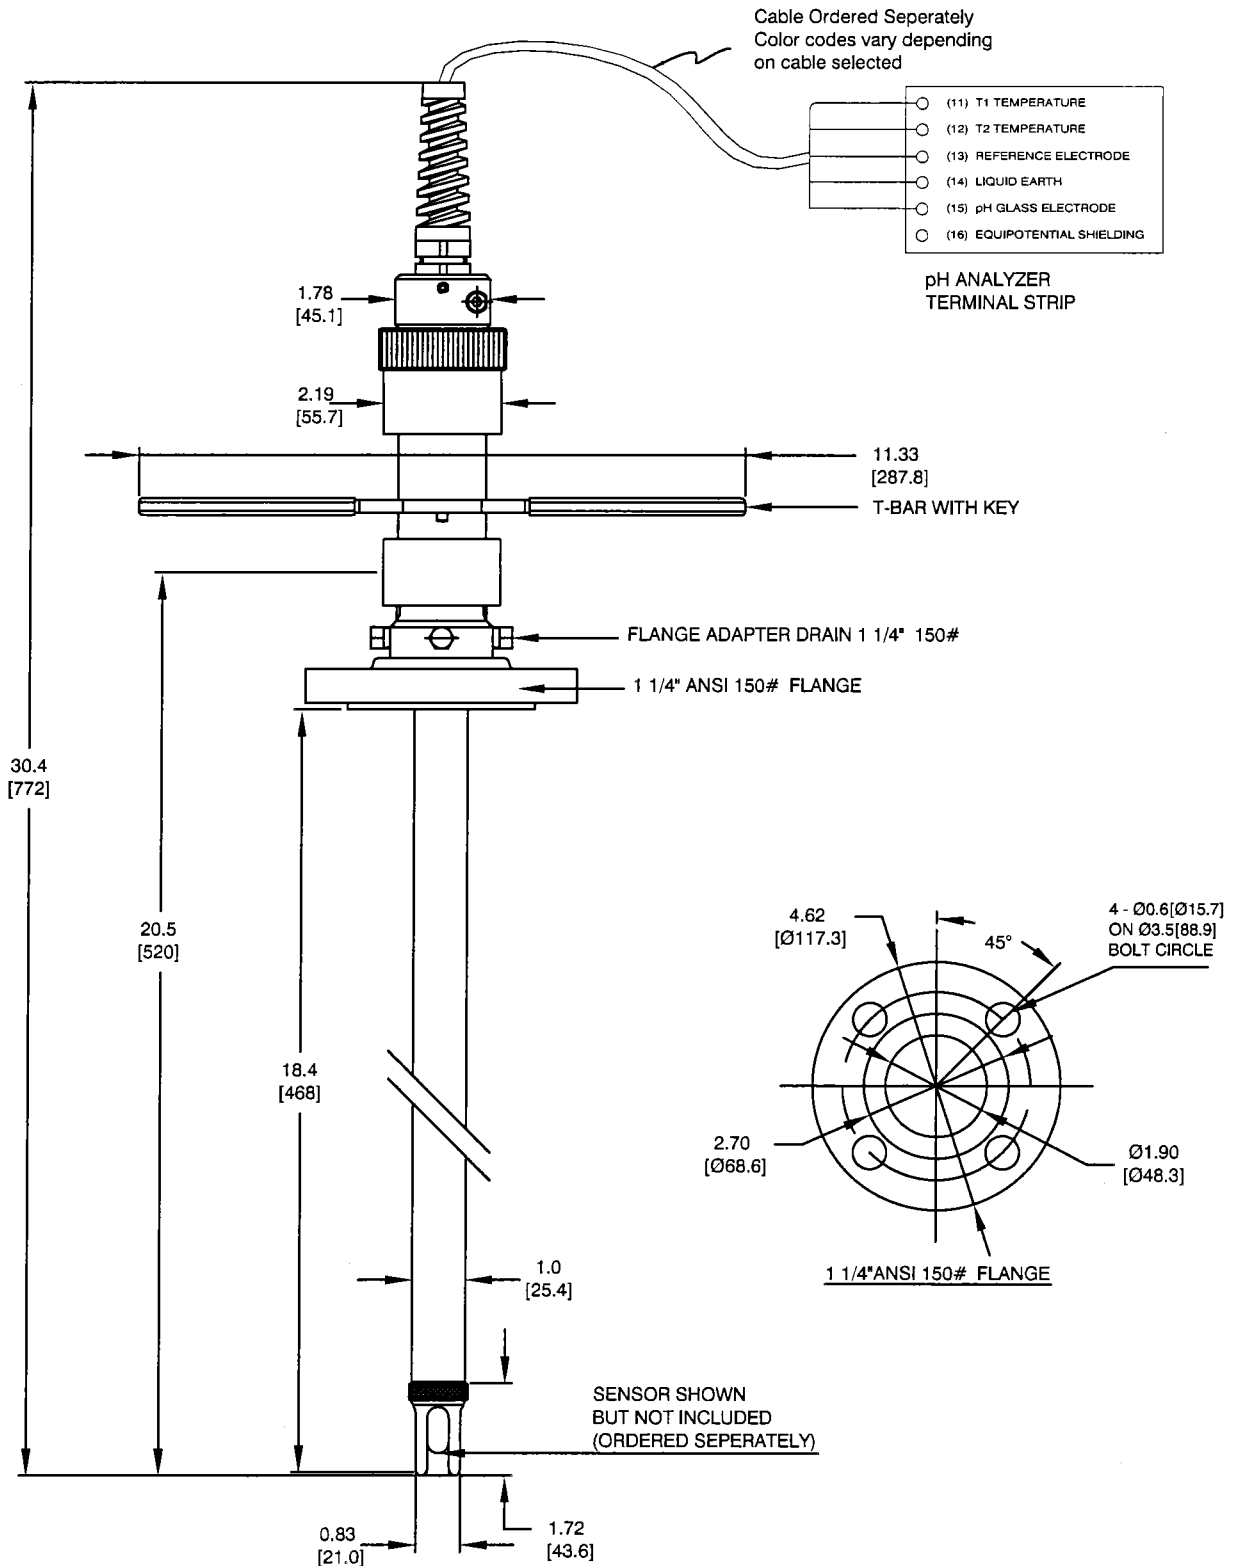

P.O. NUMBER
YIA #
TAG #(s)

PR10 RETRACTABLE FITTING, SS316L CONSTRUCTION,
WITH VITON O'RINGS AND ANSI 1 1/4" FLANGE ADAPTER,
PH CABLE AND SENSOR SOLD SEPERATELY,
/FA125 CAN ALSO BE ORDERED AS K1525YB.

MODEL #:

PR10-S-V-L5-D32-PH12/FA125

SCALE:

N/A

UNITS:

IN (mm)

PAGE:
1 OF 1

YOKOGAWA ◆

2 DART ROAD

NEWNAN, GEORGIA 30265