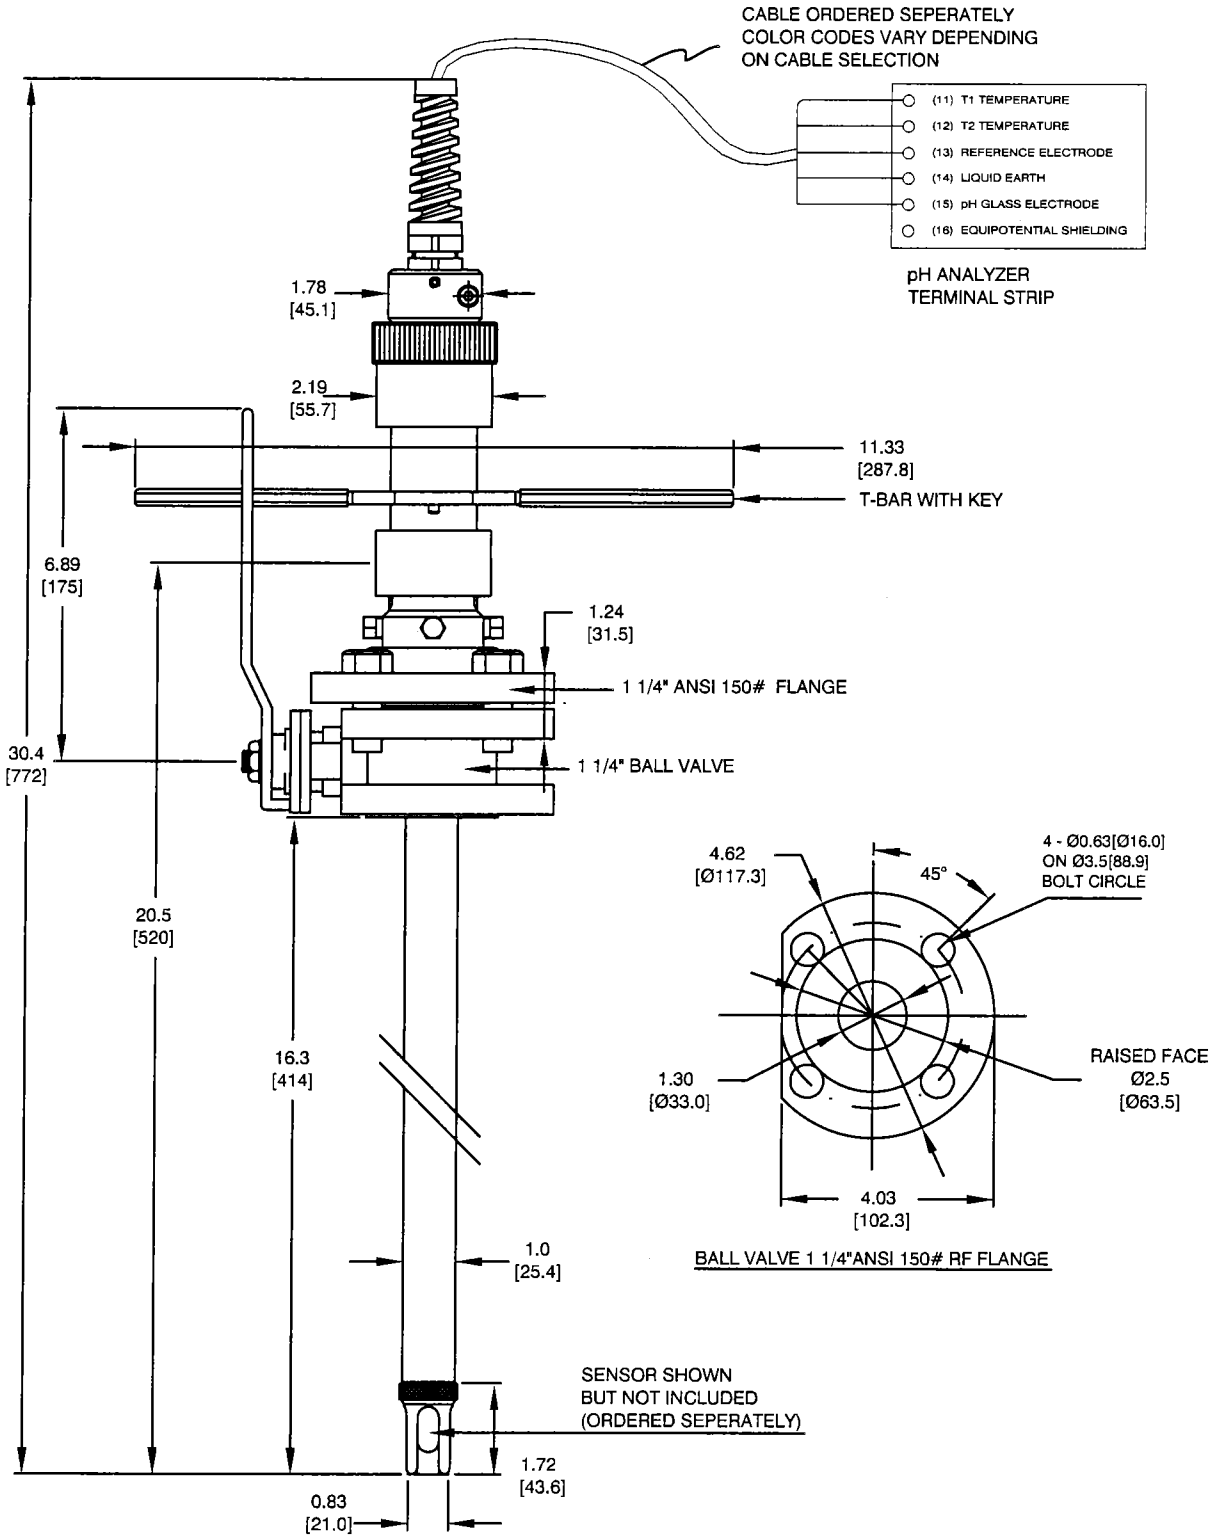

SCALE:	N/A
UNITS:	IN (mm)
MODEL #:	PR10-S-V-L5-D32-PH12/SA125
PAGE:	1 OF 1

P.O. NUMBER  
YIA #  
TAG #(s)

PR10 RETRACTABLE FITTING, SS316L CONSTRUCTION,  
WITH VITON O'RINGS AND 1 1/4" BALL VALVE,  
pH CABLE AND SENSOR ORDERED SEPERATELY.

PR10 RETRACTABLE FITTING, SS316L CONSTRUCTION,  
WITH VITON O'RINGS AND ANSI 1 1/4" FLANGE ADAPTER,  
PH CABLE AND SENSOR SOLD SEPERATELY,  
/FA125 CAN ALSO BE ORDERED AS K1525YB.

MODEL #:

PR10-S-V-L5-D32-PH12/FA125

P.O. NUMBER  
YIA #  
TAG #(s)

PR10 RETRACTABLE FITTING, SS316L CONSTRUCTION,  
WITH VITON 'O' RINGS AND 1.25" BALL VALVE,  
CABLE AND SENSOR ORDERED SEPERATELY,  
/FA125/BF125 CAN ALSO BE ORDERED AS K1525YB and K1525YK.