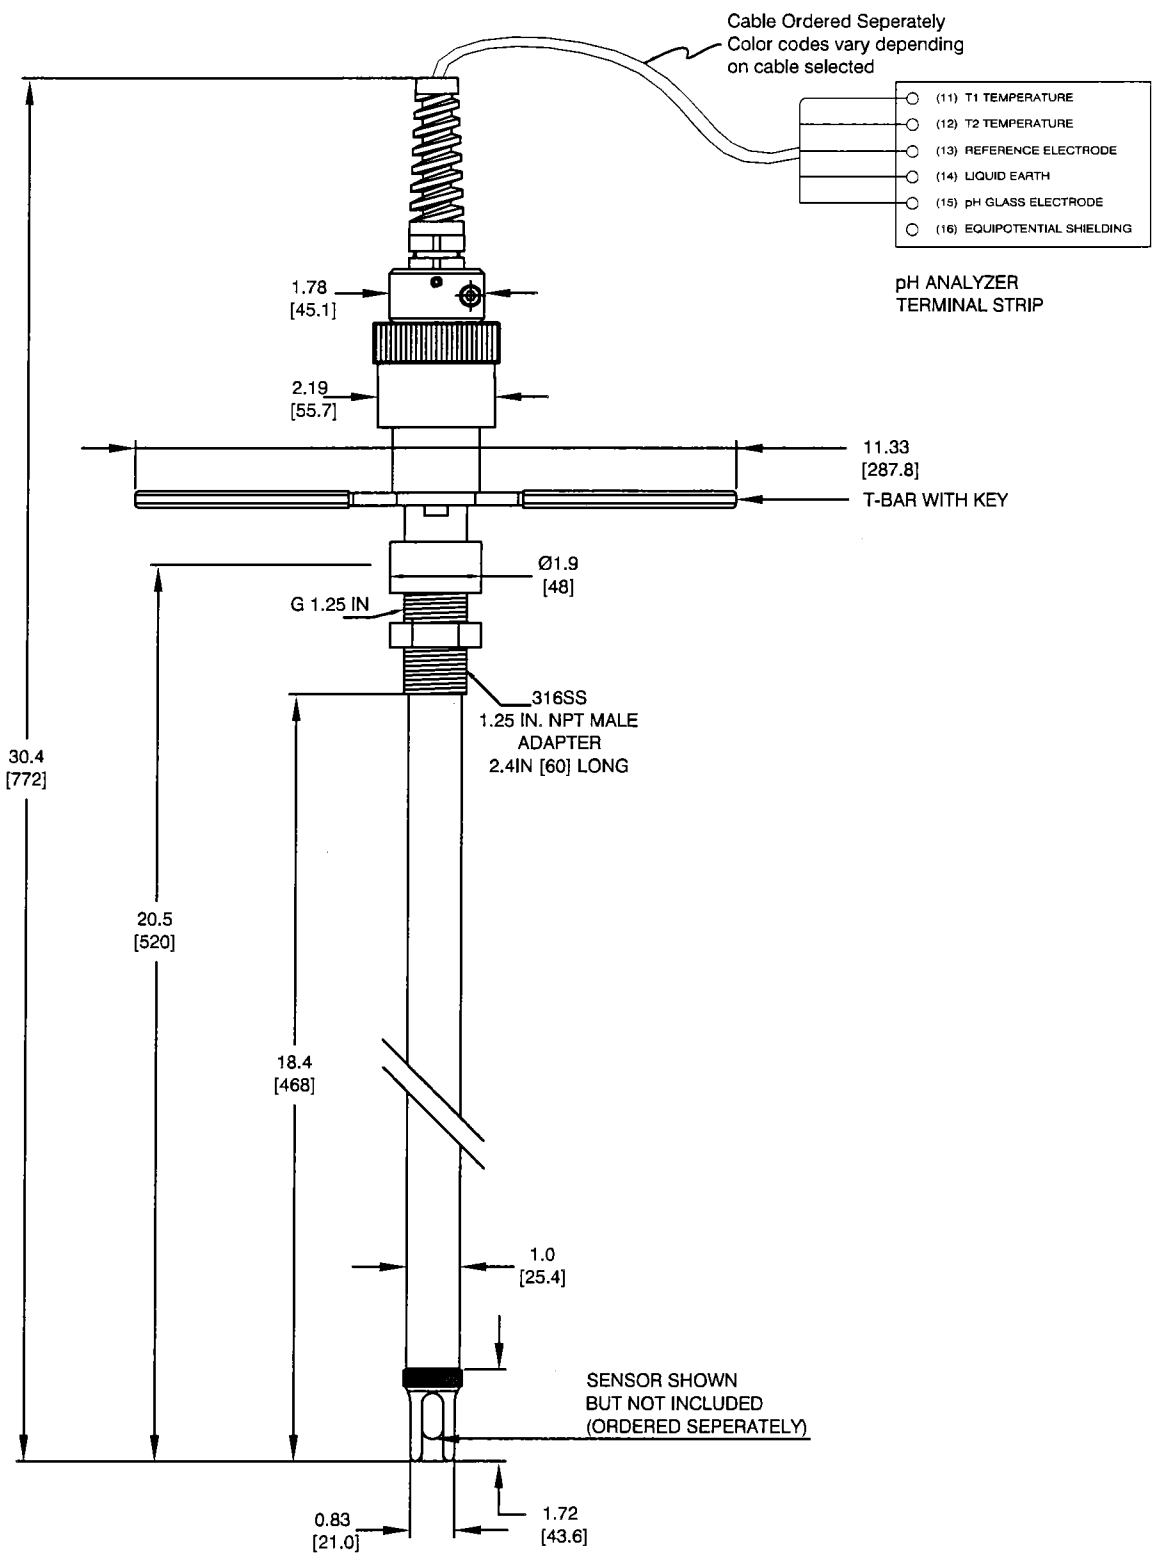

P.O. NUMBER  
YIA #  
TAG #(s)

PR10 RETRACTABLE FITTING, SS316L CONSTRUCTION,  
WITH VITON O'RINGS,  
pH CABLE AND SENSOR ORDERED SEPERATELY.

MODEL #: PR10-S-V-L5-D32-PH12

SCALE:  
N/A

UNITS:  
IN (mm)

PAGE:  
1 OF 1

**YOKOGAWA** ◆

2 DART ROAD

NEWNAN, GEORGIA 30265

P.O. NUMBER  
YIA #  
TAG #(s)

PR10 RETRACTABLE FITTING, SS316L CONSTRUCTION,  
WITH VITON O'RINGS AND 1.25" NPT MALE ADAPTER,  
pH CABLE AND SENSOR ORDERED SEPERATELY.

SCALE:	N/A
UNITS:	IN (mm)
MODEL #:	PR10-S-V-L5-D32-PH12/SA125
PAGE:	1 OF 1

P.O. NUMBER  
YIA #  
TAG #(s)

PR10 RETRACTABLE FITTING, SS316L CONSTRUCTION,  
WITH VITON O'RINGS AND 1 1/4" BALL VALVE,  
pH CABLE AND SENSOR ORDERED SEPERATELY.

PR10 RETRACTABLE FITTING, SS316L CONSTRUCTION,  
WITH VITON O'RINGS AND ANSI 1 1/4" FLANGE ADAPTER,  
PH CABLE AND SENSOR SOLD SEPERATELY,  
/FA125 CAN ALSO BE ORDERED AS K1525YB.

MODEL #:

PR10-S-V-L5-D32-PH12/FA125