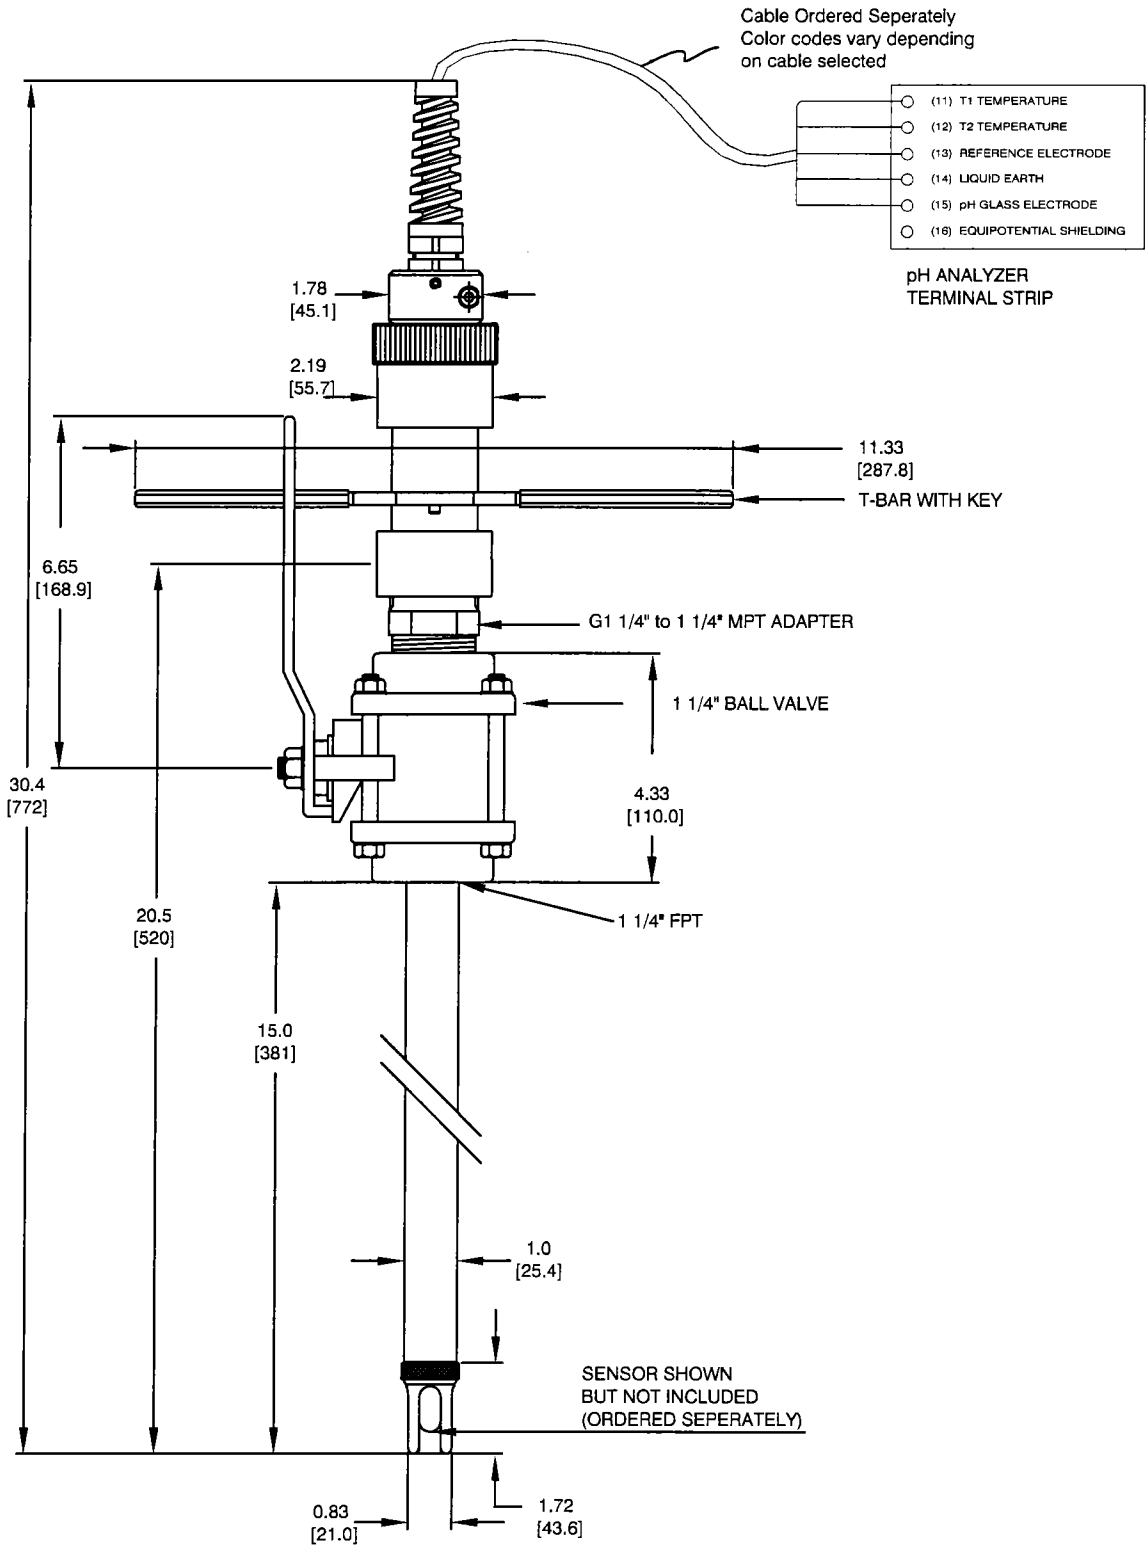

P.O. NUMBER  
YIA #  
TAG #(s)

PR10 RETRACTABLE FITTING, SS316L CONSTRUCTION,  
WITH VITON O'RINGS,  
pH CABLE AND SENSOR ORDERED SEPERATELY.

MODEL #: PR10-S-V-L5-D32-PH12

SCALE:  
N/A

UNITS:  
IN (mm)

PAGE:  
1 OF 1

**YOKOGAWA** ◆

2 DART ROAD

NEWNAN, GEORGIA 30265

P.O. NUMBER  
YIA #  
TAG #(s)

PR10 RETRACTABLE FITTING, SS316L CONSTRUCTION,  
WITH VITON O'RINGS AND 1.25" NPT MALE ADAPTER,  
pH CABLE AND SENSOR ORDERED SEPERATELY.

SCALE:	N/A
UNITS:	IN (mm)
MODEL #:	PR10-S-V-L5-D32-PH12/SA125
PAGE:	1 OF 1

P.O. NUMBER  
YIA #  
TAG #(s)

PR10 RETRACTABLE FITTING, SS316L CONSTRUCTION,  
WITH VITON O'RINGS AND 1 1/4" BALL VALVE,  
pH CABLE AND SENSOR ORDERED SEPERATELY.

PR10 RETRACTABLE FITTING, SS316L CONSTRUCTION,  
WITH VITON O'RINGS AND ANSI 1 1/4" FLANGE ADAPTER,  
PH CABLE AND SENSOR SOLD SEPERATELY,  
/FA125 CAN ALSO BE ORDERED AS K1525YB.

MODEL #:

PR10-S-V-L5-D32-PH12/FA125