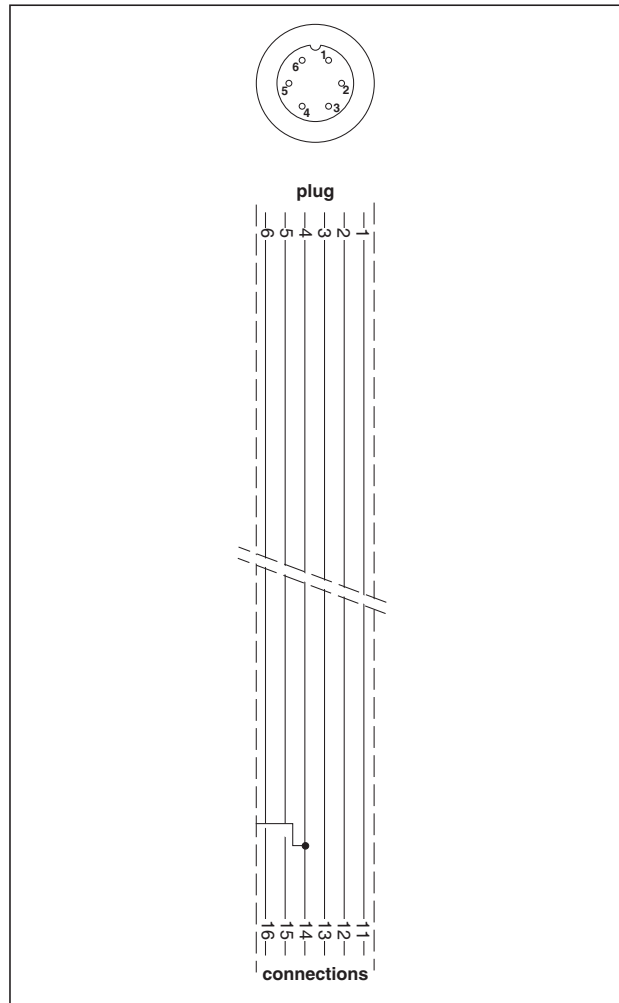

The connector of the cable has a secure screw connection with simple wiring mode. The gilded contacts ensure good electrical contact to the connector of the conductivity cell.

The cable is six wire multicore and covered with a thermoplastic PVC. The wires are also covered with thermoplastic PVC individually and coloured.

The cable connections are supplied with 2 mm contact pins for connection to the transmitter, preamplifier or connection box: these pins guarantee a correct and simple connection to the terminals.

System Configuration

Sensors

Cables

Fittings

Transmitters

Accessories

Technical Specifications

Cable length	: 1, 2, 5 1/2, 10, 15, 20 or 25 m
Temperature range	: -10 °C to +80 °C
Wire resistances	: approx. 18.10 ⁻³ Ω/m
Capacity core/core/screen	: max. 130 pF/m
Isolation resistance between cores and screen	: approx. 10 ⁹ Ω/m (20 °C)
Connector contact resistance	: < 8 mΩ

Model and Suffix Codes

Model	Suffix Code	Description
WU40		Sensor cable
Cable length	-LH01	1 meter
	-LH02	2 meter
	-LH05	5,5 meter
	-LH10	10 meter
	-LH15	15 meter
	-LH20	20 meter
	-LH25	25 meter

Dimensions