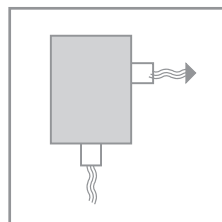

The connector of the cable has a secure screw connection with simple wiring mode. The gilded contacts ensure good electrical contact to the connector of the conductivity cell.

The cable is six wire multicore and covered with a thermoplastic PVC. The wires are also covered with thermoplastic PVC individually and coloured.

The cable connections are supplied with 2 mm contact pins for connection to the transmitter, preamplifier or connection box: these pins guarantee a correct and simple connection to the terminals.

System Configuration

Sensors

Cables

Fittings

Transmitters

Accessories

Technical Specifications

Cable length	: 1, 2, 5 1/2, 10, 15, 20 or 25 m
Temperature range	: -10 °C to +80 °C
Wire resistances	: approx. 18.10 ⁻³ Ω/m
Capacity core/core/screen	: max. 130 pF/m
Isolation resistance between cores and screen	: approx. 10 ⁹ Ω/m (20 °C)
Connector contact resistance	: < 8 mΩ