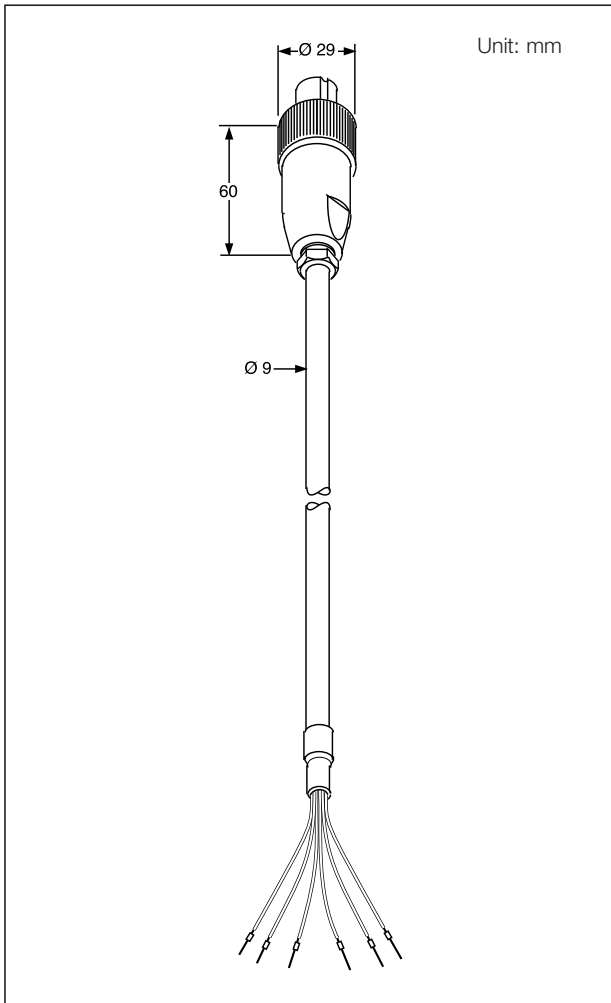

The connector of the cable has a secure screw connection with simple wiring mode. The gilded contacts ensure good electrical contact to the connector of the conductivity cell.

The cable is six wire multicore and covered with a thermoplastic PVC. The wires are also covered with thermoplastic PVC individually and coloured.

The cable connections are supplied with 2 mm contact pins for connection to the transmitter, preamplifier or connection box: these pins guarantee a correct and simple connection to the terminals.

System Configuration

Sensors

Cables

Fittings

Transmitters

Accessories

Technical Specifications

Cable length	: 1, 2, 5 1/2, 10, 15, 20 or 25 m
Temperature range	: -10 °C to +80 °C
Wire resistances	: approx. 18.10 ⁻³ Ω/m
Capacity core/core/screen	: max. 130 pF/m
Isolation resistance between cores and screen	: approx. 10 ⁹ Ω/m (20 °C)
Connector contact resistance	: < 8 mΩ

Model and Suffix Codes

Model	Suffix Code	Description
WU40		Sensor cable
Cable length	-LH01	1 meter
	-LH02	2 meter
	-LH05	5,5 meter
	-LH10	10 meter
	-LH15	15 meter
	-LH20	20 meter
	-LH25	25 meter

Dimensions