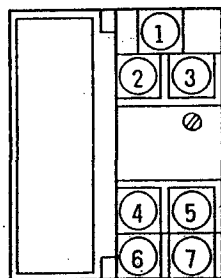

Signal Conditioner
External Dimension

Unit: mm (inch)

Terminal Arrangement

Terminal	
1	
2	MONITOR +
3	MONITOR -
4	OUTPUT +
5	OUTPUT -
6	SUPPLY +
7	SUPPLY -